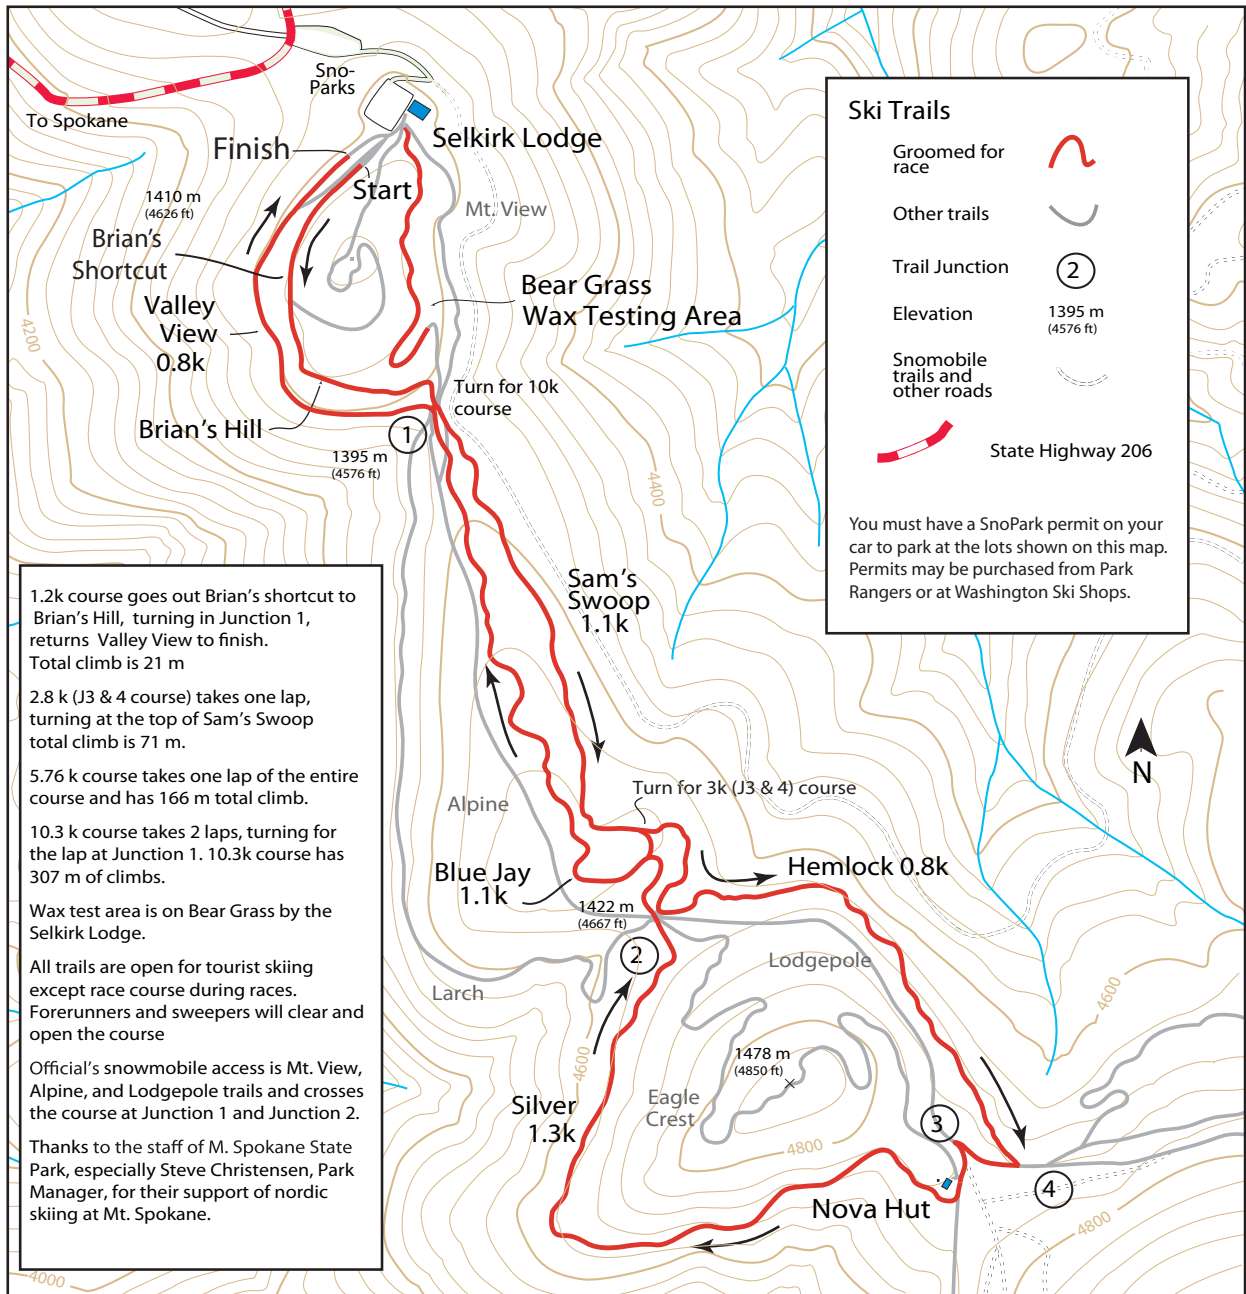

Spokane Pursuit Classic Race

Mt. Spokane State Park, February 20, 2010

Spokane Nordic Ski Education Foundation

Topography from U.S. Geological Survey
Mt. Spokane 7 1/2' quadrangle

Tom Frost ©2009 version 2.0
10/28/2009