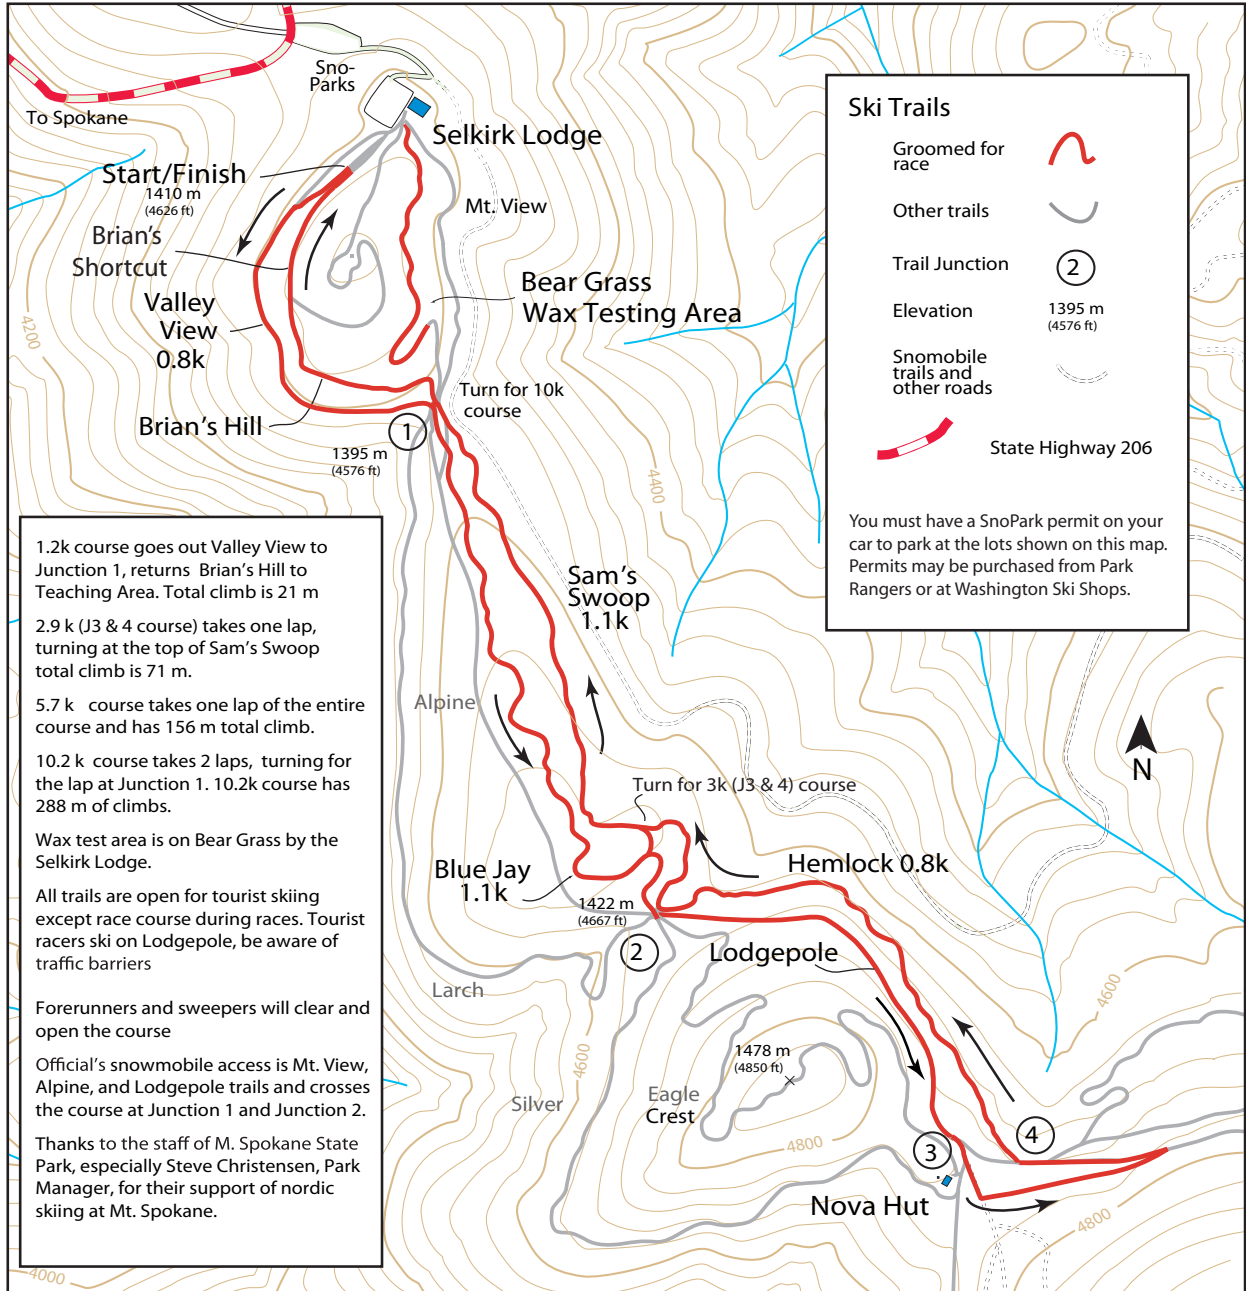

Spokane Pursuit Skate Race

Mt. Spokane State Park, February 21, 2010

Spokane Nordic Ski Education Foundation

Topography from U.S. Geological Survey
Mt. Spokane 7 1/2' quadrangle

Tom Frost ©2009 version 2.2
10/28/2009