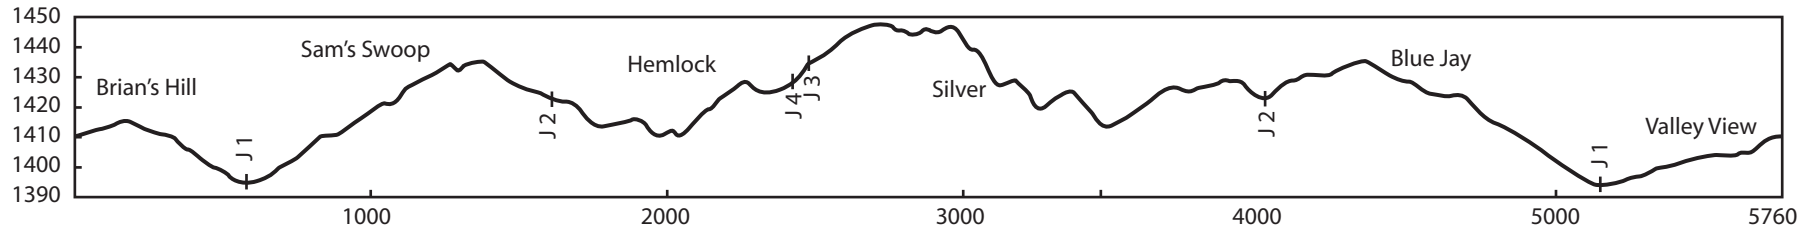

Spokane Pursuit Classic Race Profiles

Mount Spokane State Park - Spokane Nordic Ski Education Foundation

February 20, 2010

5.76 k - 166 m total climb

2.8 k - 71 m total climb

1.2 k - 21 m total climb

10.3 k - 307 m total climb

10x vertical exaggeration

profiles by Tom Frost and Sam Schlieder, 1994-1996