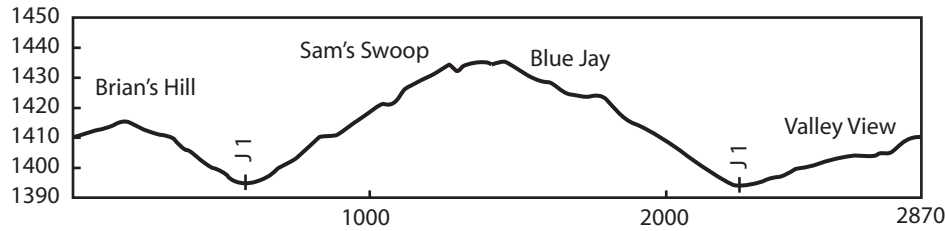

Spokane Pursuit Classic Race Profiles

Mount Spokane State Park - Spokane Nordic Ski Education Foundation

February 20, 2010

5.76 k - 166 m total climb

2.8 k - 71 m total climb

1.2 k - 21 m total climb

10.3 k - 307 m total climb

10x vertical exaggeration

profiles by Tom Frost and Sam Schlieder, 1994-1996