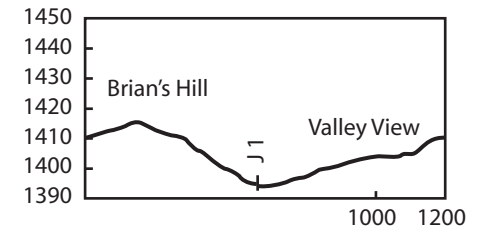

Spokane Pursuit Classic Race Profiles

Mount Spokane State Park - Spokane Nordic Ski Education Foundation

February 20, 2010

5.76 k - 166 m total climb

2.8 k - 71 m total climb

1.2 k - 21 m total climb

10.3 k - 307 m total climb

10x vertical exaggeration

profiles by Tom Frost and Sam Schlieder, 1994-1996