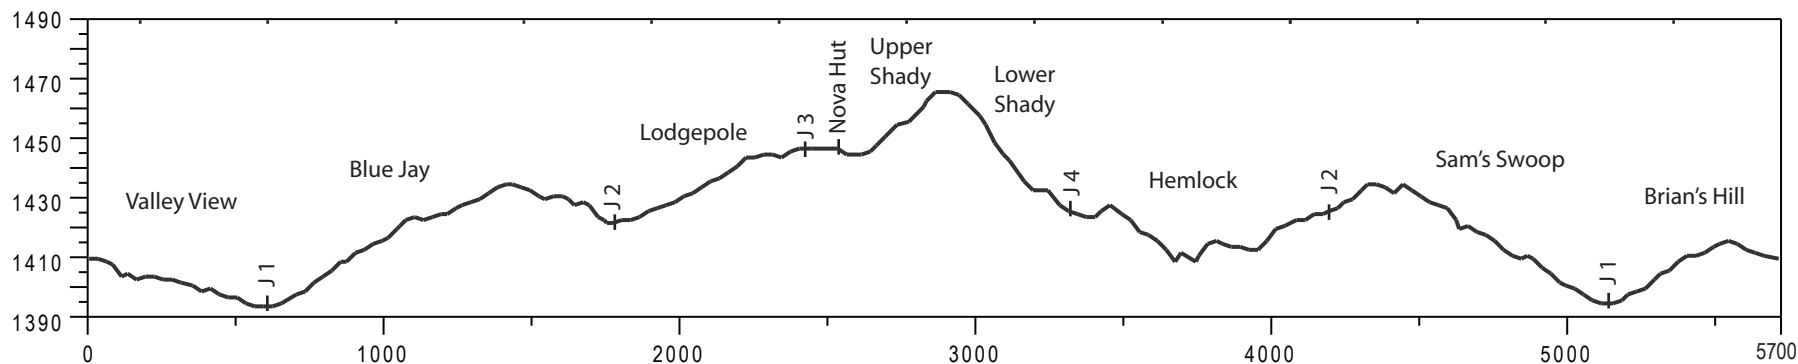

# Spokane Pursuit Skate Race Profiles

Mount Spokane State Park - Spokane Nordic Ski Education Foundation

February 21, 2010

5.7 k - 156 m total climb

2.9 k - 71 m total climb

1.2 k - 21 m total climb

10.2 k - 288 m total climb

10x vertical exaggeration  
profiles by Tom Frost and Sam Schlieder, 1994-1996  
and Tom Frost and Art Bookstrom, 2009