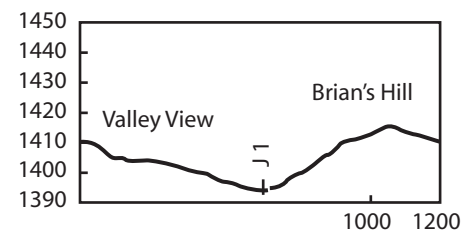

# Spokane Pursuit Skate Race Profiles

Mount Spokane State Park - Spokane Nordic Ski Education Foundation

February 21, 2010

5.7 k - 156 m total climb

2.9 k - 71 m total climb

1.2 k - 21 m total climb

10.2 k - 288 m total climb

10x vertical exaggeration  
profiles by Tom Frost and Sam Schlieder, 1994-1996  
and Tom Frost and Art Bookstrom, 2009