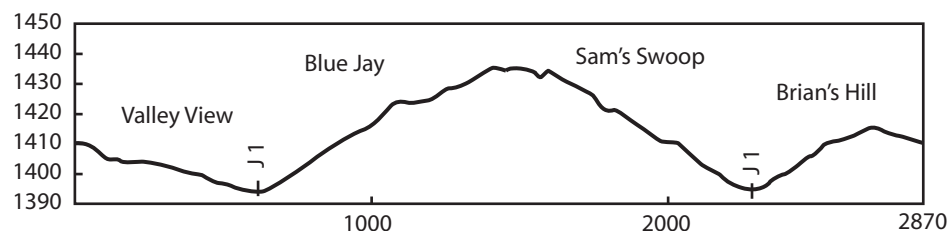

# Spokane Pursuit Skate Race Profiles

Mount Spokane State Park - Spokane Nordic Ski Education Foundation

February 21, 2010

5.7 k - 156 m total climb

2.9 k - 71 m total climb

1.2 k - 21 m total climb

10.2 k - 288 m total climb

10x vertical exaggeration  
profiles by Tom Frost and Sam Schlieder, 1994-1996  
and Tom Frost and Art Bookstrom, 2009