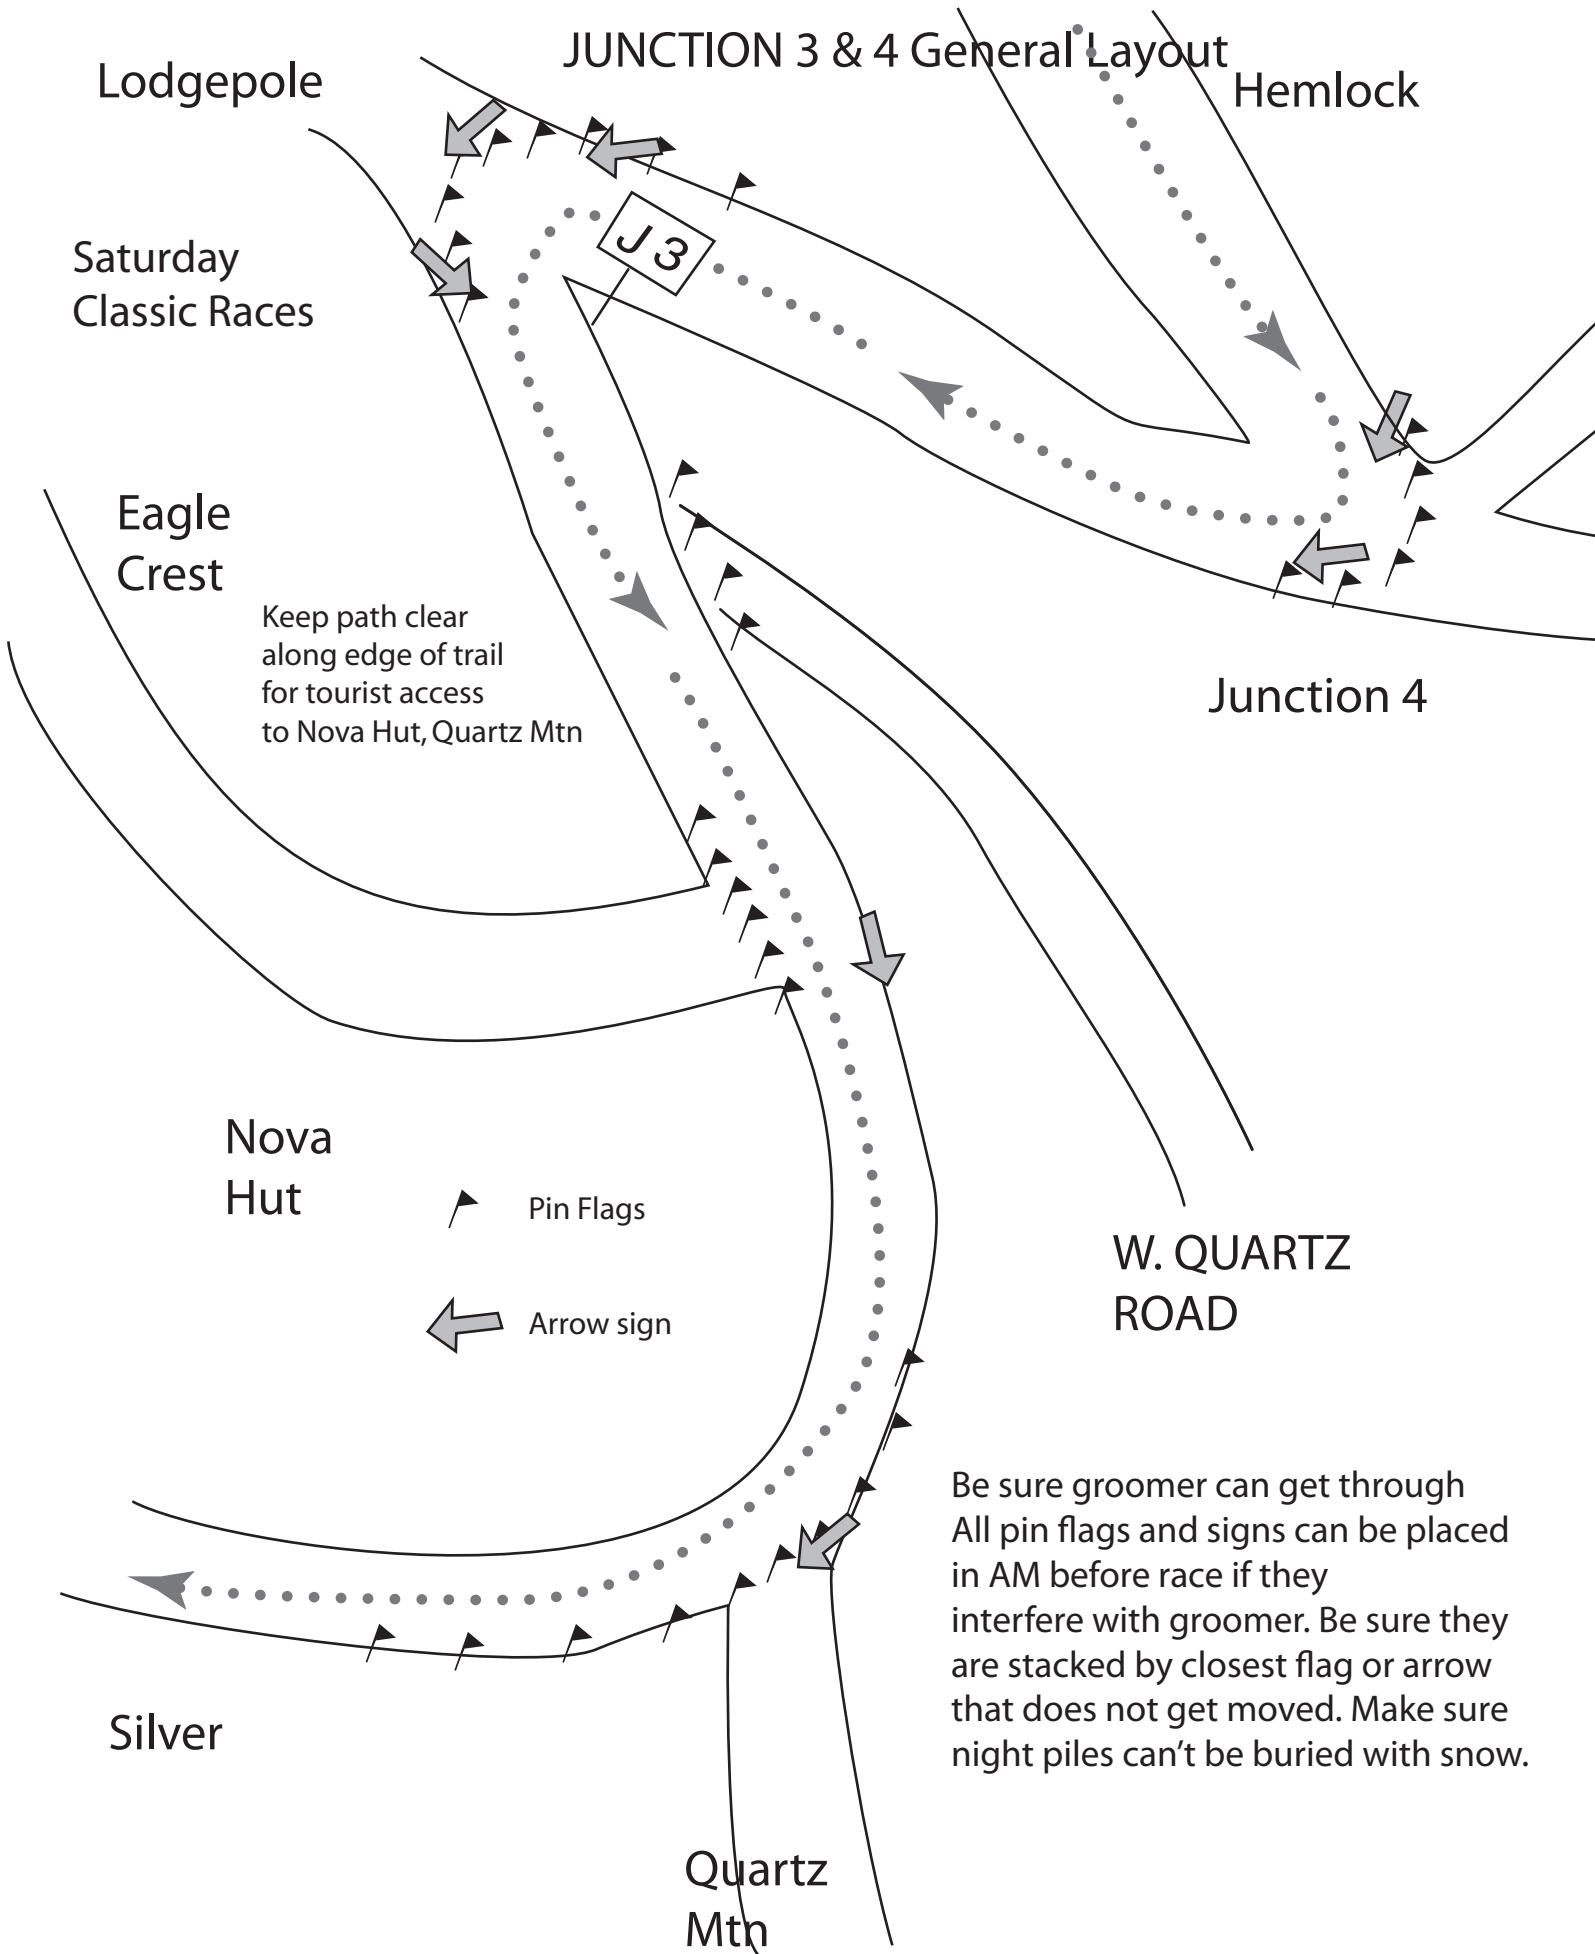

JUNCTION 3 & 4 General Layout

Lodgepole

Saturday
Classic Races

Eagle
Crest

Keep path clear
along edge of trail
for tourist access
to Nova Hut, Quartz Mtn

Nova
Hut

▲ Pin Flags

← Arrow sign

Silver

Quartz
Mtn

Hemlock

Junction 4

W. QUARTZ
ROAD

Be sure groomer can get through
All pin flags and signs can be placed
in AM before race if they
interfere with groomer. Be sure they
are stacked by closest flag or arrow
that does not get moved. Make sure
night piles can't be buried with snow.